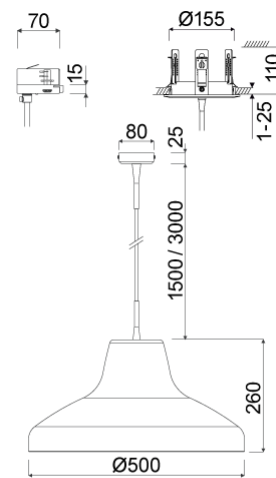

Five beam angles for optimum goods illumination

LIMBA

oktalite

www.oktalite.com/limba-p

Type of luminaire	suspended luminaire
Application areas	Decorative lighting
Pan/tilt range	fixed
Mounting	3P Power Track, recessed, Surface mounted
Ceiling thickness	1 - 25 mm
Lighting technology	E27
Lamp power	max. 60 W
Supply unit	Direct mains connection integrated, Driver integrated
Luminaire colour	RAL 9005 jet black

	RAL 9016 traffic white
	Special colours on request
Surface	structure powder-coated
Suspension length	1500mm, 3000mm
Nominal voltage	220 - 240 V, 50/60Hz
Weight	Approx. 2.4 kg

Components	 Luminaire housing
	 Optic
	 Lamp

Test seal	    
-----------	---

Technical details as well as weight specifications and measurements have been prepared with care. Errors excepted. All dimensions in mm · LED service life data: L80/B10 at ambient temperature (ta) 25°C. Rated lamp service life 50,000h. Luminous flux and efficiency specifications are subject to a tolerance of +/- 10%. Min CRI Ra: >80 / >90· Product images are used as an example and may differ from the original · We reserve the right to make changes, insofar as they serve progress. The Single Lighting Regulation (SLR) documentation can be found in our download area. Oktalite Lichttechnik GmbH · Mathias-Brüggen-Str. 73 · 50829 Cologne · T 49 221 59767-0 · F 49 221 59767-40 · mail@oktalite.com · www.oktalite.com · 2022-11-29